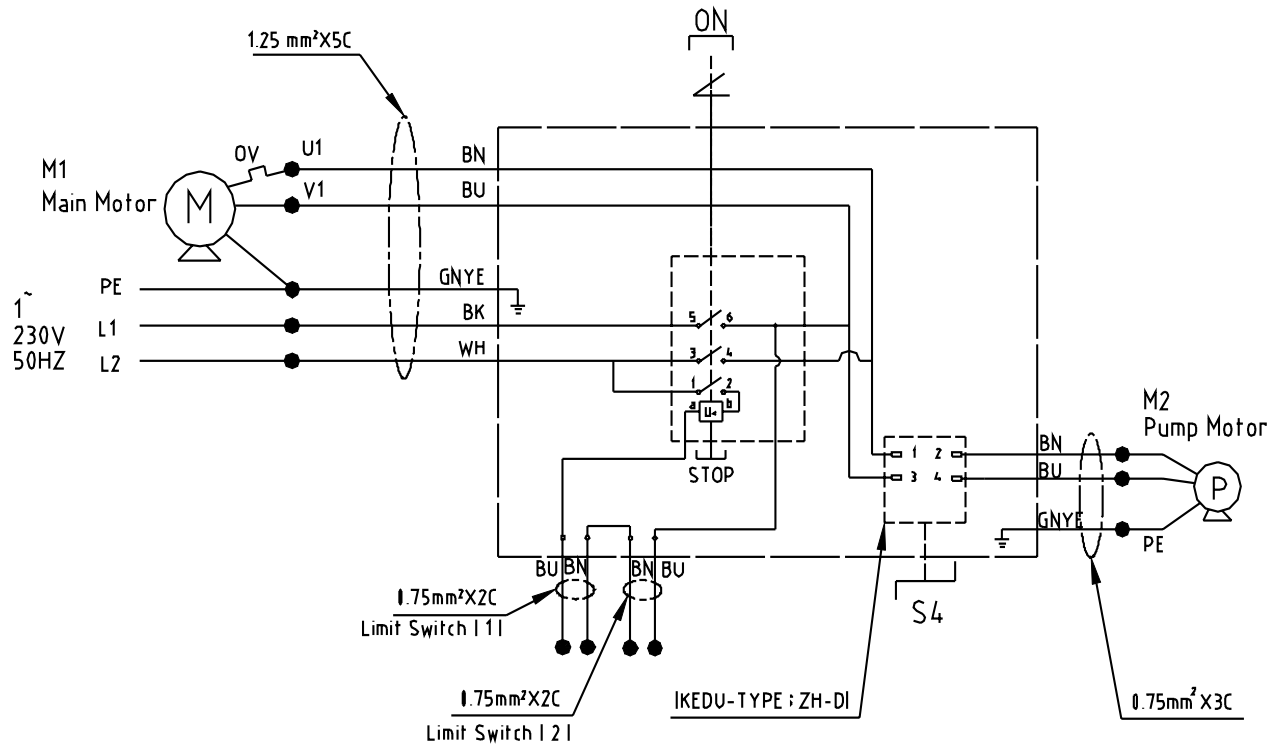

HVBS-712 ...414559-RU.... ~230V, 50Hz

	colour of strands	Litzenfarben	couleur des cordons
BK	black	schwarz	noir
WH	white	weiß	blanc
BU	blue	blau	bleu
YE	yellow	gelb	jaune
RD	red	rot	rouge
BN	brown	braun	brun
GY	grey	grau	gris
GNYE	green-yellow	grün-gelb	vert-jaune
OG	orange	orange	orange
VT	violet	violett	violet

	meaning of symbol	Bedeutung der Zeichen	interprétation
M1	motor	Motor	moteur
M2	Coolant pump	Kühlmittelpumpe	Pompe de liquide réfrigérant
S	switch	Schalter	interrupteur
S4	Pump switch	Kühlmittelpumpe Schalter	Commutateur de pompe
LS2	limit switch	Positionsendschalter	micro
LS1	cut- off limit switch	positionsendschalter	micro