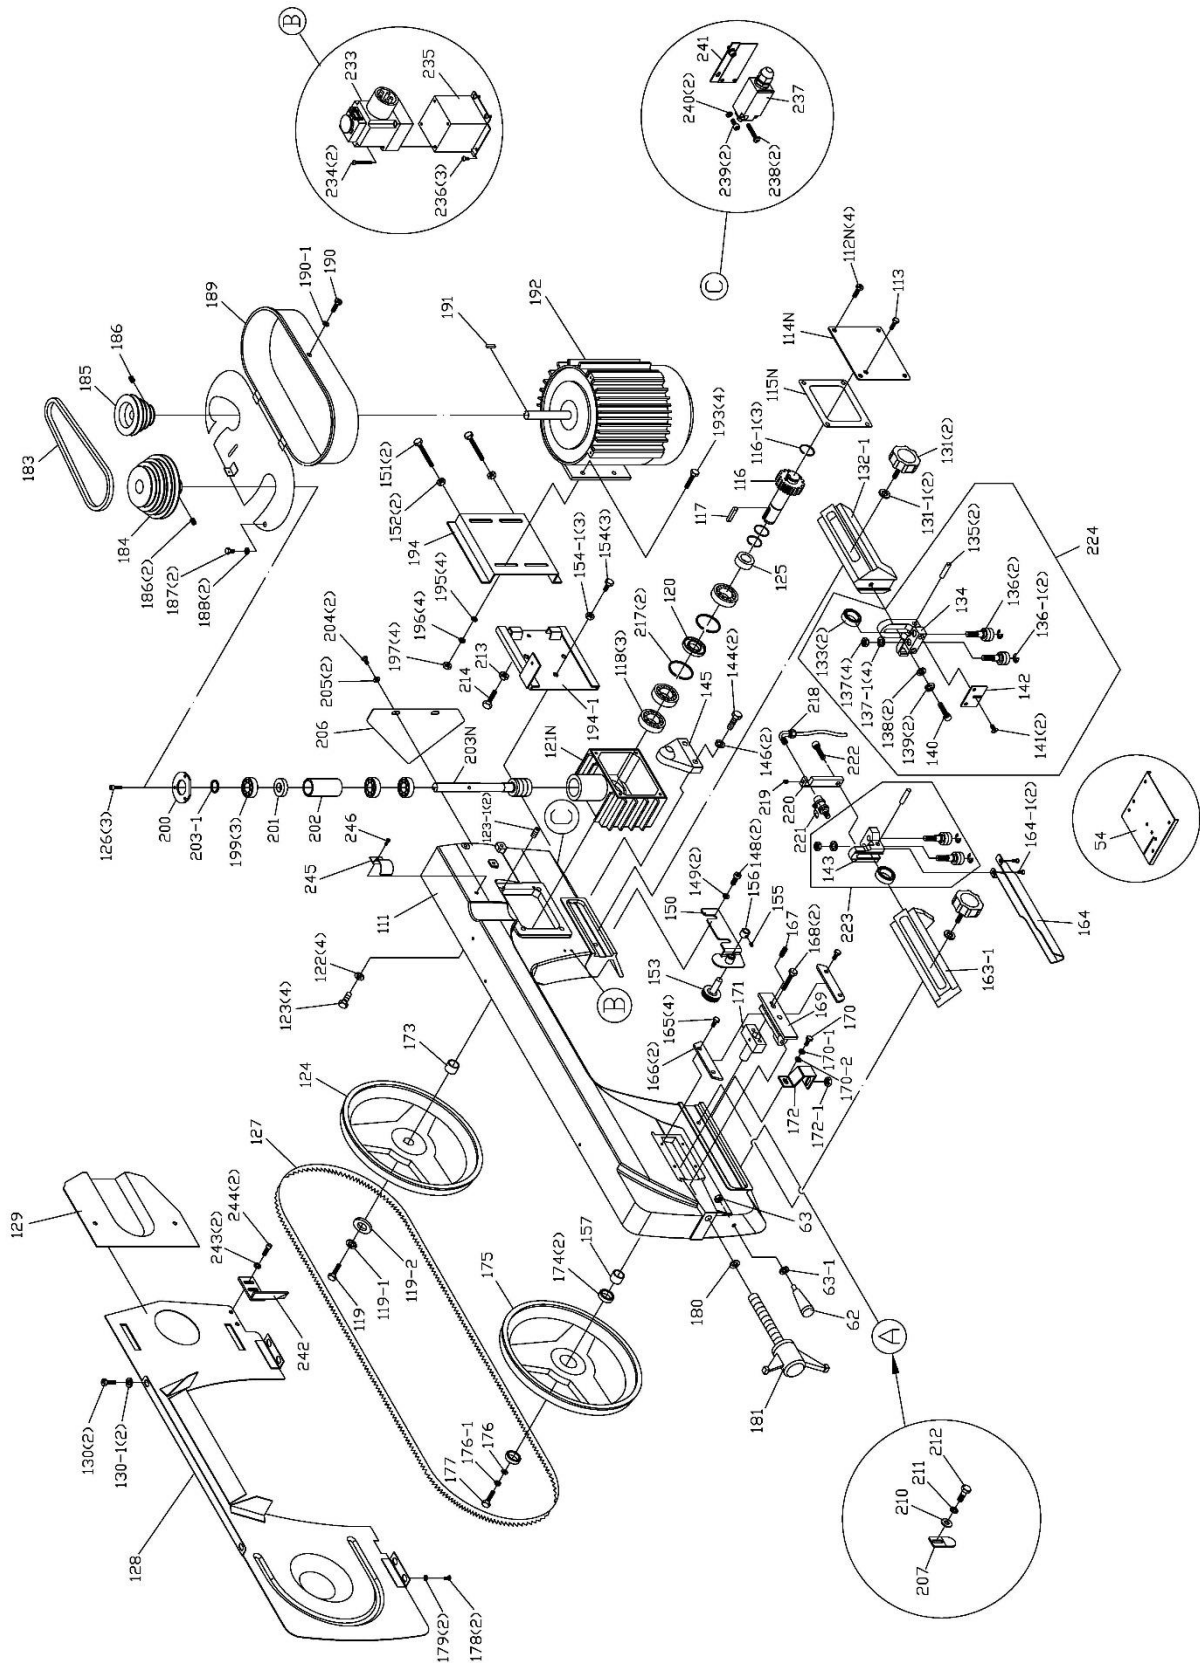

## HVBS-712 Bandsaw Part List

Index No.	Part No.	Description	Size	Q'ty
	HVBS712-SA	Stand Assembly (includes #1 thru 5)		1
1	HVBS712-01	Water Tray		1
2	HVBS712-02	Stand - Left		1
3	HVBS712-03	Stand - Right		1
4	HVBS712-04	Front Plate		1
5	HVBS712-05	Pump Support Plate		1
6	HVBS712-06	Shipping Brace (for shipping purposes only)		2
7	TS-0051011E	Hex. Cap Screw	5/16"x1/2"	2
9	HVBS7MW-166E	Round Head Screw	3/16"x3/8"	2
10	HVBS7MW-165E	Cover		1
16	HVBS712-16	Knob	1/4"x1/2"	1
20	HVBS7MW-13N	Cylinder Assembly		1
21	TS-1505061E	Socket Head Cap Screw	M10x40	1
22	TS-1550071E	Flat Washer	M10	1
24	TS-1540071E	Nut	M10	1
25	TS-0208041E	Hex. Cap Screw	5/16"x3/4"	4
26	TS-0720081E	Lock Washer	5/16"	4
27	HVBS712-27	Cylinder Support Shaft		1
28	TS-0267041E	Set Screw	1/4"x3/8"	1
29	HVBS712-29	Lower Cylinder Support		1
33	TS-0680081N	Flat Washer	5/8"	4
34	5518229N	Wheel	8"	4
35	HVBS712-35	Wheel Shaft		2
36	5518231N	Cotter Pin		4
39	HVBS712-39	Bed		1
39-1	HVBS712-39-1	Strain Relief	MG16A-10B	1
39-2	HVBS712-39-2	Wire Grip		1
39-3	HVBS712-39-3	Round Head Screw	3/16"x3/8"	1
40	TS-0051051E	Hex. Cap Screw	5/16 "x1 "	5
41	TS-0680031E	Flat Washer	5/16"	6
42	TS-0720081E	Lock Washer	5/16"	6
43	TS-0561021E	Nut	5/16"	6
44	HVBS7MW-29	Filter Assembly		1
47	HVBS712-47	Handwheel		1
48	TS-0270031E	Set Screw	5/16"x3/8"	1
49	HVBS712-49	Round Key	5x20	1
50	HVBS712-50	Lead Screw		1
51N	HVBS7MW-35	Nut Seat		1
54	HVBS712-54	Table Plate		1
56	TS-0680031E	Flat Washer	5/16"	2
57	TS-0051031E	Hex. Cap Screw	5/16"x5/8"	2
58	TS-0720081E	Lock Washer	5/16"	2
59	HVBS7MW-37	Support Plate		1
60	HVBS7MW-38	Stop Screw		1
61	TS-0561021E	Nut	5/16"	2
62	HVBS712-62	Plastic Knob	M12	1
63	TS-1540081E	Nut	M12	1
63-1	TS-2360121E	Flat Washer	M12	2
64	HVBS7MW-41	90 Degree Support		1