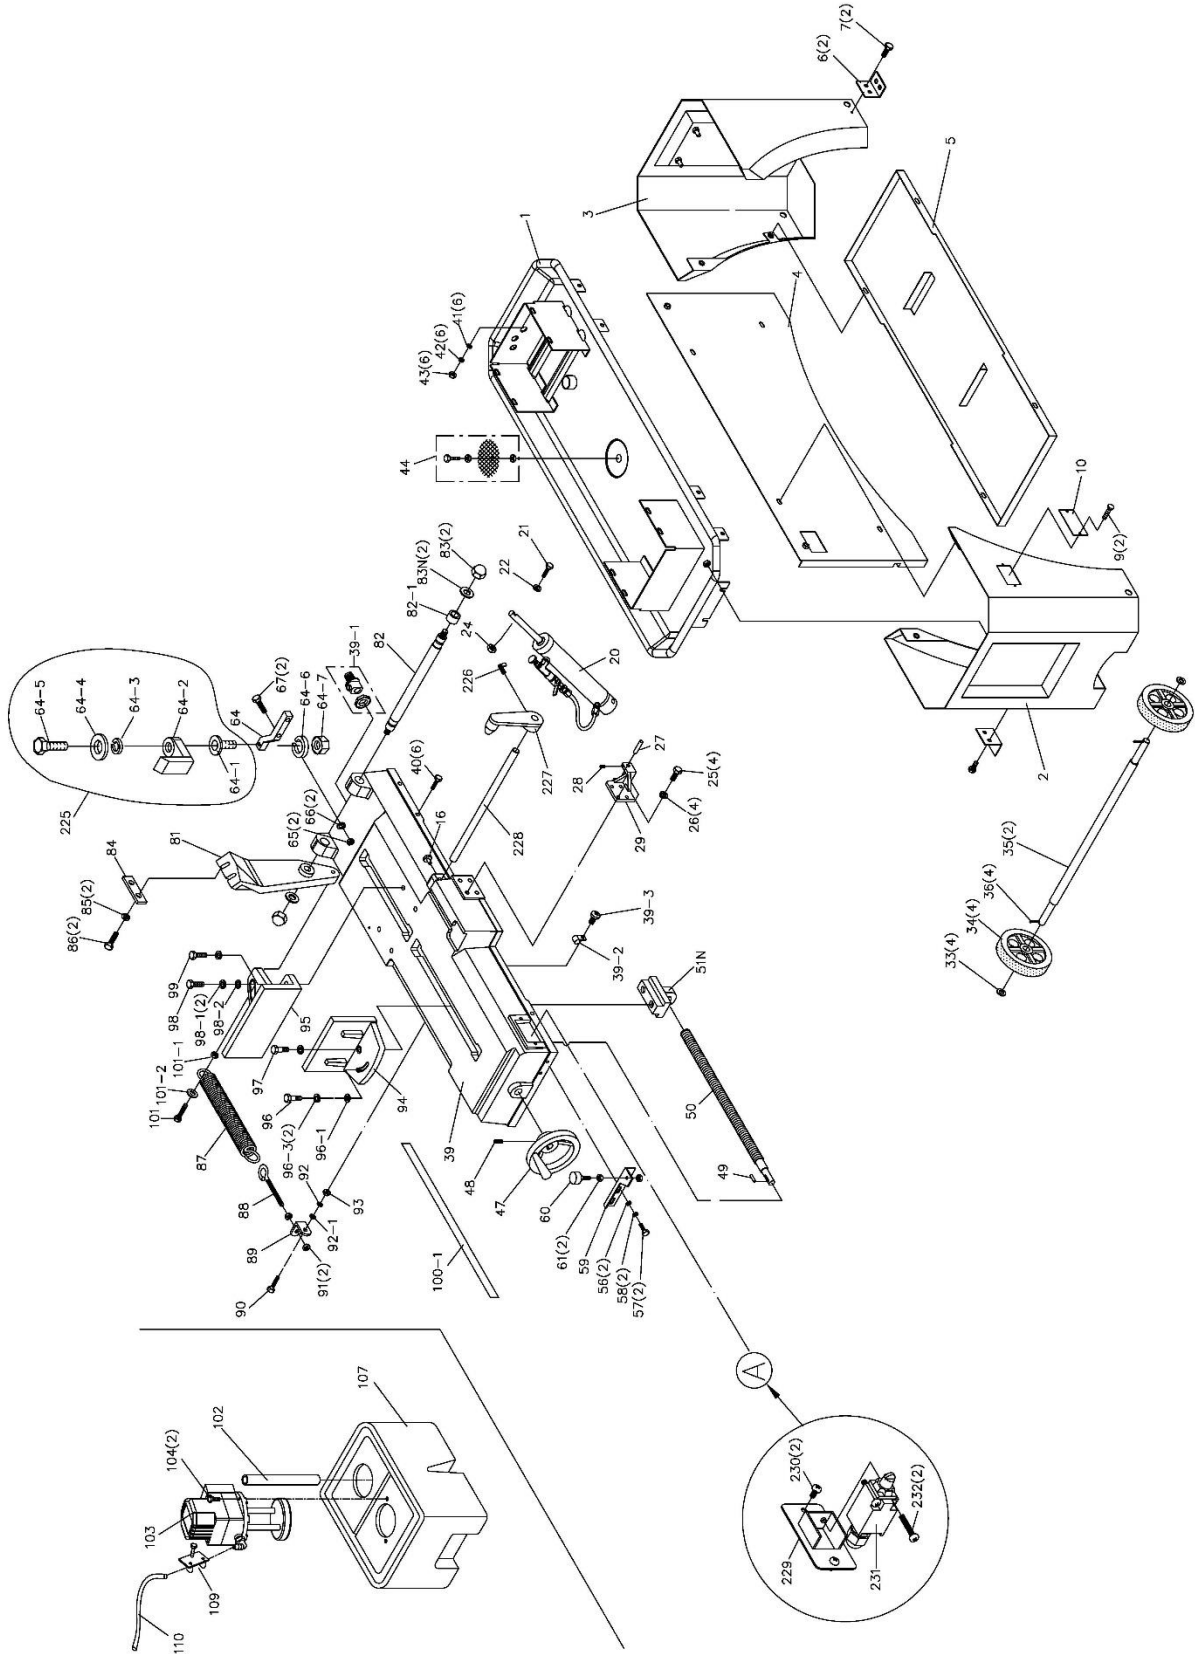

# Base Breakdown for HVBS-712

## HVBS-712 Bandsaw Part List

Index No.	Part No.	Description	Size	Q'ty
	HVBS712-SA	Stand Assembly (includes #1 thru 5)		1
1	HVBS712-01	Water Tray		1
2	HVBS712-02	Stand - Left		1
3	HVBS712-03	Stand - Right		1
4	HVBS712-04	Front Plate		1
5	HVBS712-05	Pump Support Plate		1
6	HVBS712-06	Shipping Brace (for shipping purposes only)		2
7	TS-0051011E	Hex. Cap Screw	5/16"x1/2"	2
9	HVBS7MW-166E	Round Head Screw	3/16"x3/8"	2
10	HVBS7MW-165E	Cover		1
16	HVBS712-16	Knob	1/4"x1/2"	1
20	HVBS7MW-13N	Cylinder Assembly		1
21	TS-1505061E	Socket Head Cap Screw	M10x40	1
22	TS-1550071E	Flat Washer	M10	1
24	TS-1540071E	Nut	M10	1
25	TS-0208041E	Hex. Cap Screw	5/16"x3/4"	4
26	TS-0720081E	Lock Washer	5/16"	4
27	HVBS712-27	Cylinder Support Shaft		1
28	TS-0267041E	Set Screw	1/4"x3/8"	1
29	HVBS712-29	Lower Cylinder Support		1
33	TS-0680081N	Flat Washer	5/8"	4
34	5518229N	Wheel	8"	4
35	HVBS712-35	Wheel Shaft		2
36	5518231N	Cotter Pin		4
39	HVBS712-39	Bed		1
39-1	HVBS712-39-1	Strain Relief	MG16A-10B	1
39-2	HVBS712-39-2	Wire Grip		1
39-3	HVBS712-39-3	Round Head Screw	3/16"x3/8"	1
40	TS-0051051E	Hex. Cap Screw	5/16 "x1 "	5
41	TS-0680031E	Flat Washer	5/16"	6
42	TS-0720081E	Lock Washer	5/16"	6
43	TS-0561021E	Nut	5/16"	6
44	HVBS7MW-29	Filter Assembly		1
47	HVBS712-47	Handwheel		1
48	TS-0270031E	Set Screw	5/16"x3/8"	1
49	HVBS712-49	Round Key	5x20	1
50	HVBS712-50	Lead Screw		1
51N	HVBS7MW-35	Nut Seat		1
54	HVBS712-54	Table Plate		1
56	TS-0680031E	Flat Washer	5/16"	2
57	TS-0051031E	Hex. Cap Screw	5/16"x5/8"	2
58	TS-0720081E	Lock Washer	5/16"	2
59	HVBS7MW-37	Support Plate		1
60	HVBS7MW-38	Stop Screw		1
61	TS-0561021E	Nut	5/16"	2
62	HVBS712-62	Plastic Knob	M12	1
63	TS-1540081E	Nut	M12	1
63-1	TS-2360121E	Flat Washer	M12	2
64	HVBS7MW-41	90 Degree Support		1