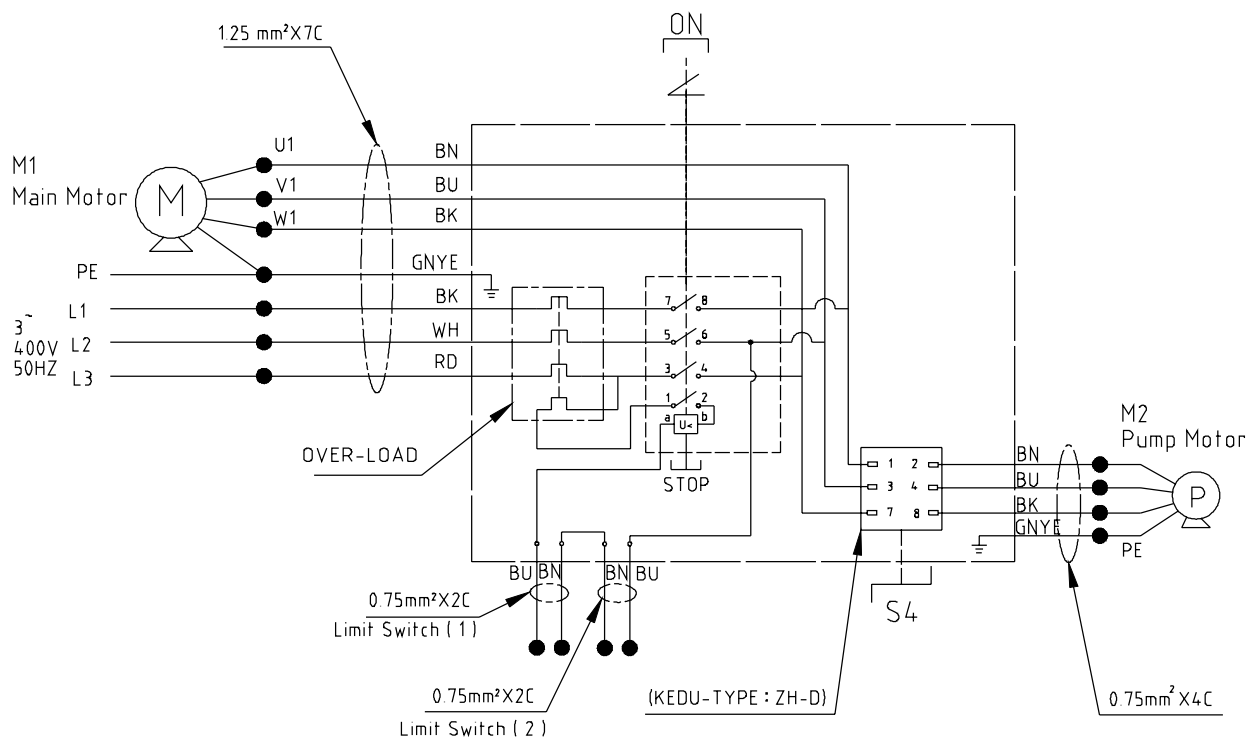

HVBS-712 ...414559-3RU.... 3~400V, 50Hz

	colour of strands	Litzenfarben	couleur des cordons
BK	black	schwarz	noir
WH	white	weiß	blanc
BU	blue	blau	bleu
YE	yellow	gelb	jaune
RD	red	rot	rouge
BN	brown	braun	brun
GY	grey	grau	gris
GNYE	green-yellow	grün-gelb	vert-jaune
OG	orange	orange	orange
VT	violet	violett	violet

	meaning of symbol	Bedeutung der Zeichen	interprétation
M1	motor	Motor	moteur
M2	Coolant pump	Kühlmittelpumpe	Pompe de liquide réfrigérant
S	switch	Schalter	interrupteur
S4	Pump switch	Kühlmittelpumpe Schalter	Commutateur de pompe
LS2	limit switch	Positionsendschalter	micro
LS1	cut- off limit switch	positionsendschalter	micro