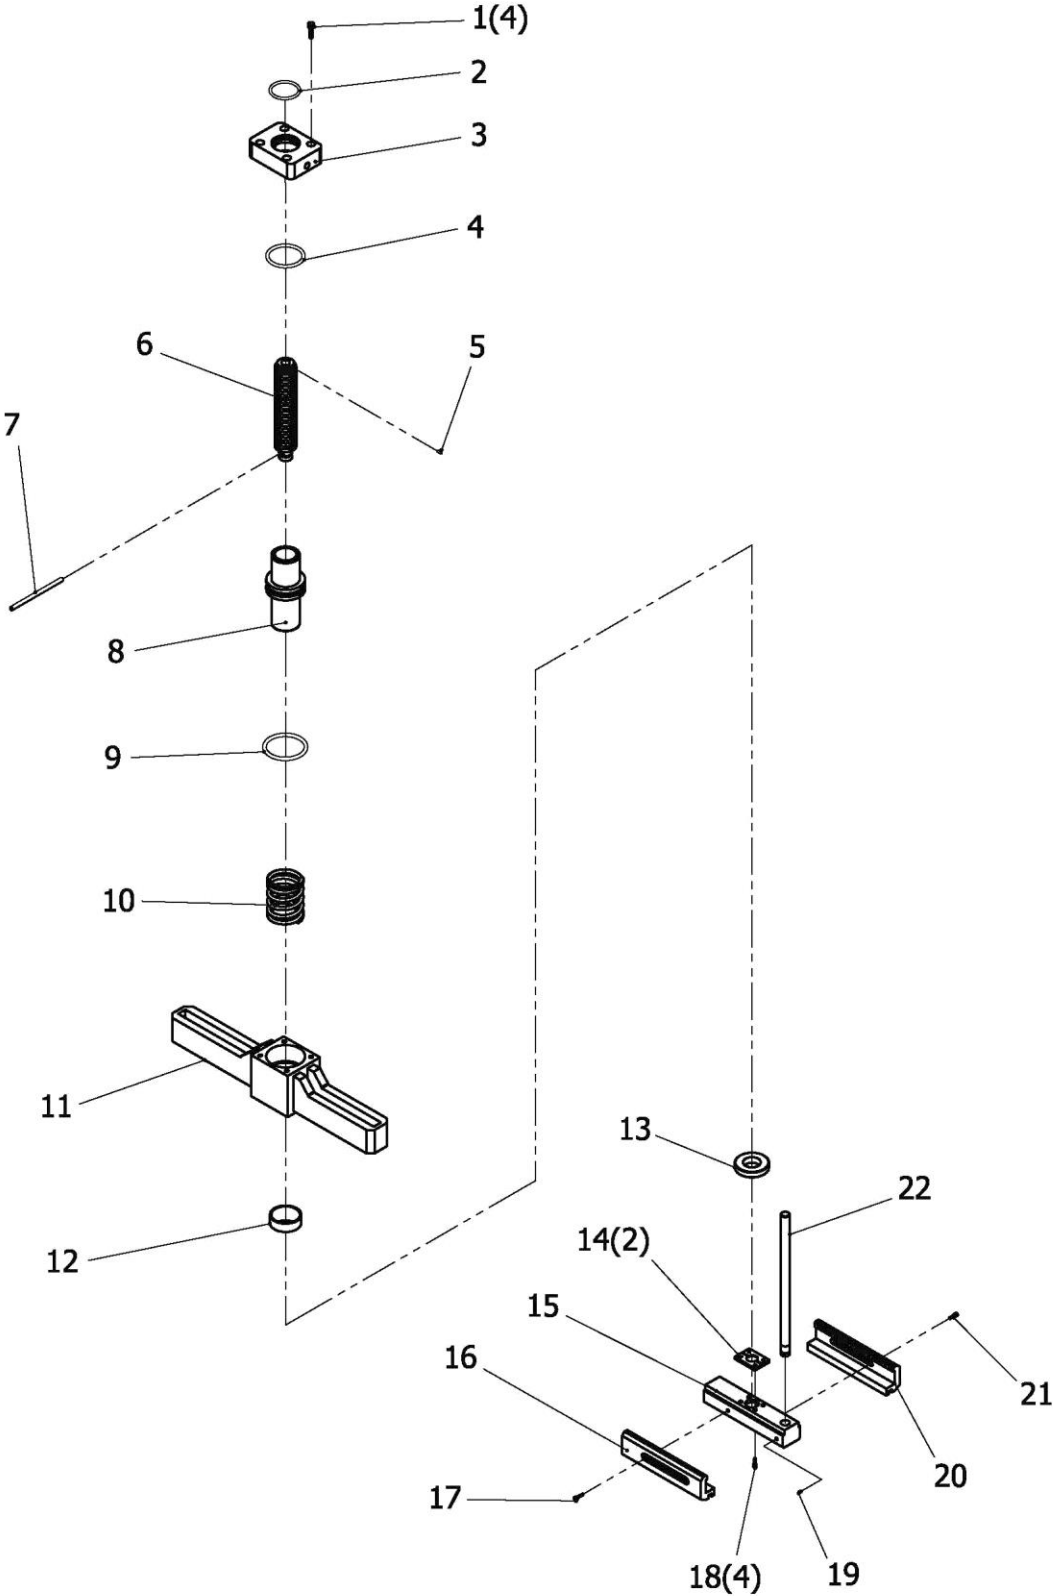

Index No.	Part No.	Description	Size	Q'ty
B221	HBS-2028DAS-B221	Rear Bearing Seat		1
B222	HBS-2028DAS-B222	Nut	M10	2
B223	HBS-2028DAS-B223	Spring Washer	M10	2
B224	TS-1504081E	Hex. Socket Cap Screw	M8x40L	1
B225	HBS-2028DAS-B225	Guide Pin		1
B226	HBS-2028DAS-B226	Guide Spring		1
B227	HBS-2028DAS-B227	Guide Screw		1
B228	HBS-2028DAS-B228	Bearing Shaft (Long)		2
B229	BB-6201ZZE	Ball Bearing	6201	4
B230	HBS-2028DAS-B230	Bearing Bush (Long)		1
B231	HBS-2028DAS-B231	Bearing Bush		1

HBS-2028DAS Hydraulic Press Device Assembly

SECTION D

HBS-2028DAS Hydraulic Press Device Assembly

Index No.	Part No.	Description	Size	Q'ty
.....	HBS-2028DAS-HPDA...	Hydraulic Press Device Assembly.....		1
.....		(including 1~22).....		1
D1	TS-1504071	Hex. Socket Cap Screw	M8x35L	4
D2	HBS-2028DAS-D2	O Ring	P50	1
D3	HBS-2028DAS-D3	Top Cover		1
D4	HBS-2028DAS-D4	O Ring	S70	1
D5	HBS-2028DAS-D5	Spring Pin	4x8L	1
D6	HBS-2028DAS-D6	Adjusting Bolt		1
D7	HBS-2028DAS-D7	Spring Pin	10x120L	1
D8	HBS-2028DAS-D8	Piston		1
D9	HBS-2028DAS-D9	O Ring	P58	1
D10	HBS-2028DAS-D10	Spring		1
D11	HBS-2028DAS-D11	Press Base		1
D12	HBS-2028DAS-D12	Oilless Bush	5020	1
D13	HBS-2028DAS-D13	Adjusting Nut		1
D14	HBS-2028DAS-D14	Attached Plates		2
D15	HBS-2028DAS-D15	Press Base		1
D16	HBS-2028DAS-D16	Adjusting Plate		1
D17	TS-1504041E	Hex. Socket Cap Screw	M8x20L	1
D18	TS-1504041E	Hex. Socket Cap Screw	M8x20L	4
D19	TS-2276081E	Set Screw	M6x8L	1
D20	HBS-2028DAS-D20	Adjusting Plate		1
D21	TS-1504041E	Hex. Socket Cap Screw	M8x20L	1
D22	HBS-2028DAS-D22	Support Bar		1