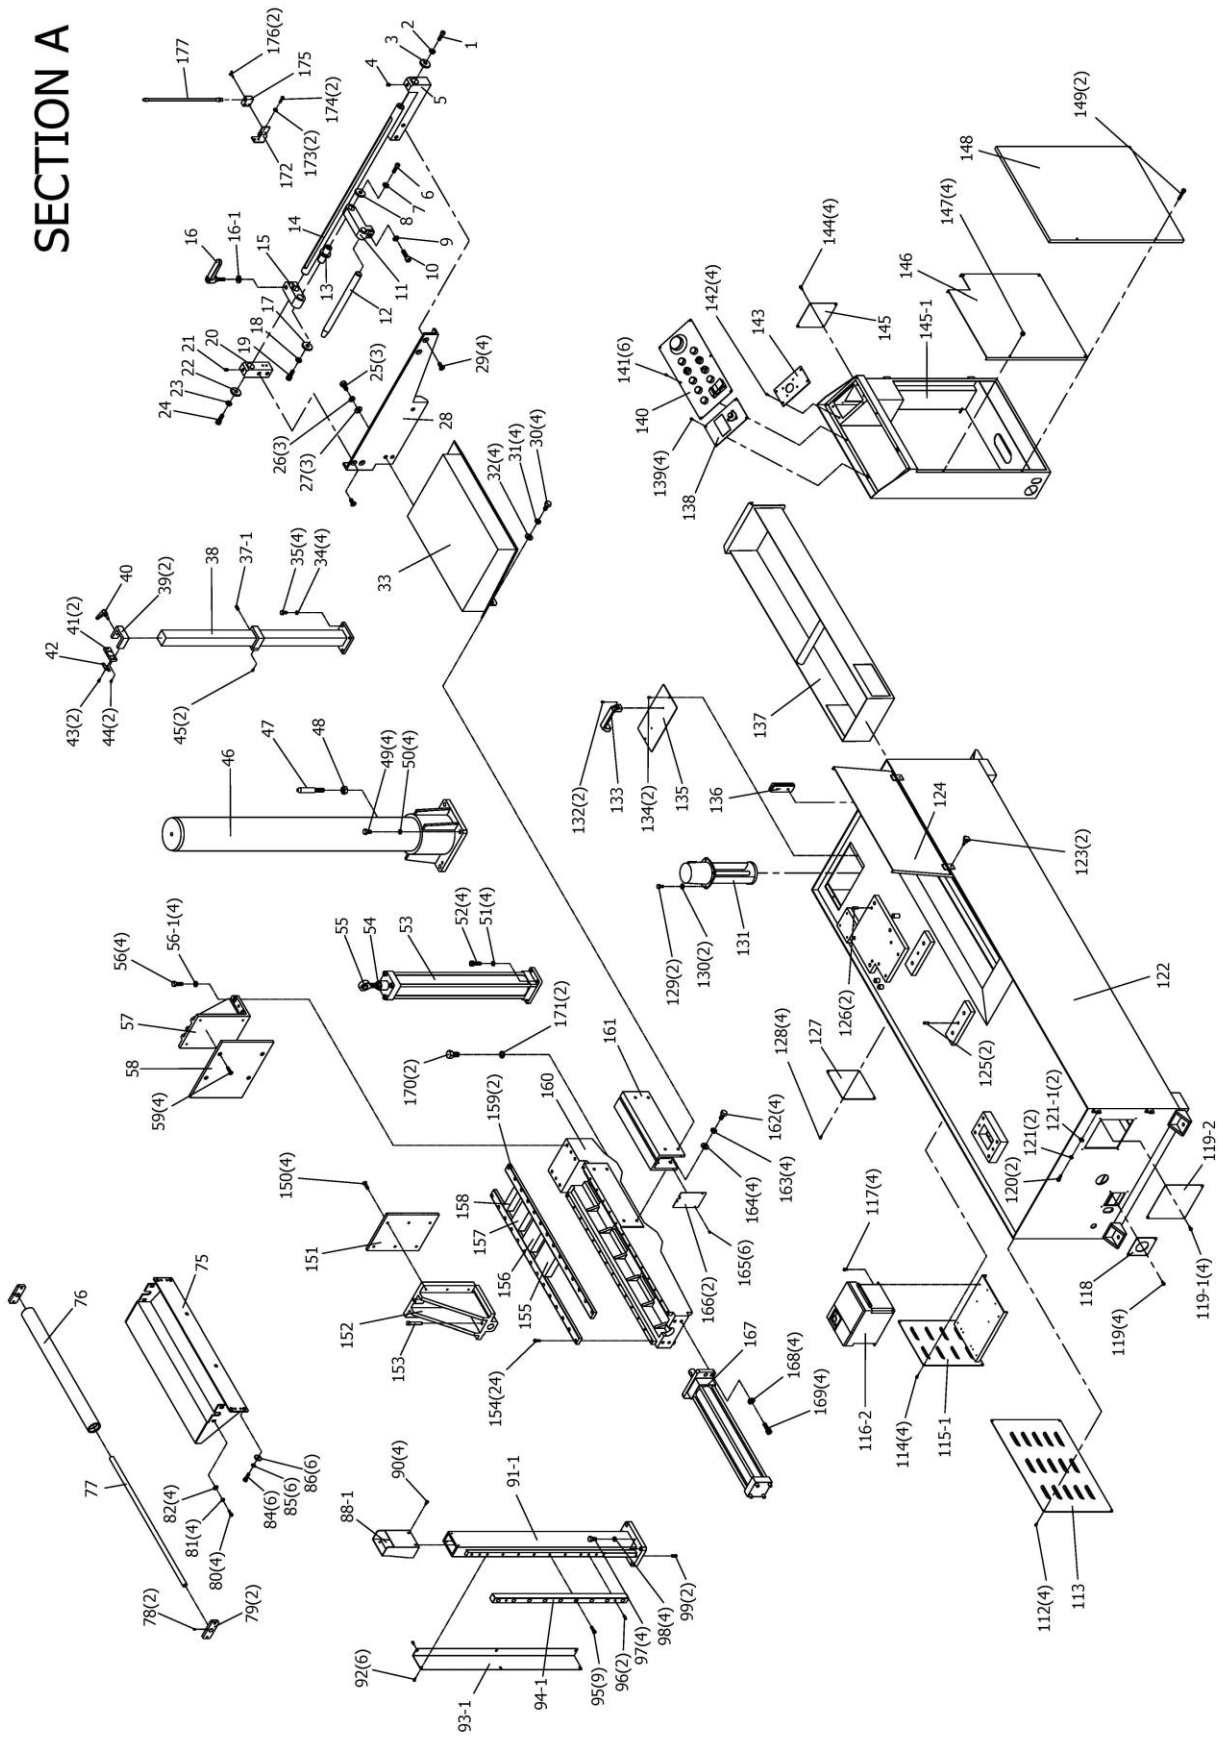

HBS-2028DAS Stand Assembly

SECTION A