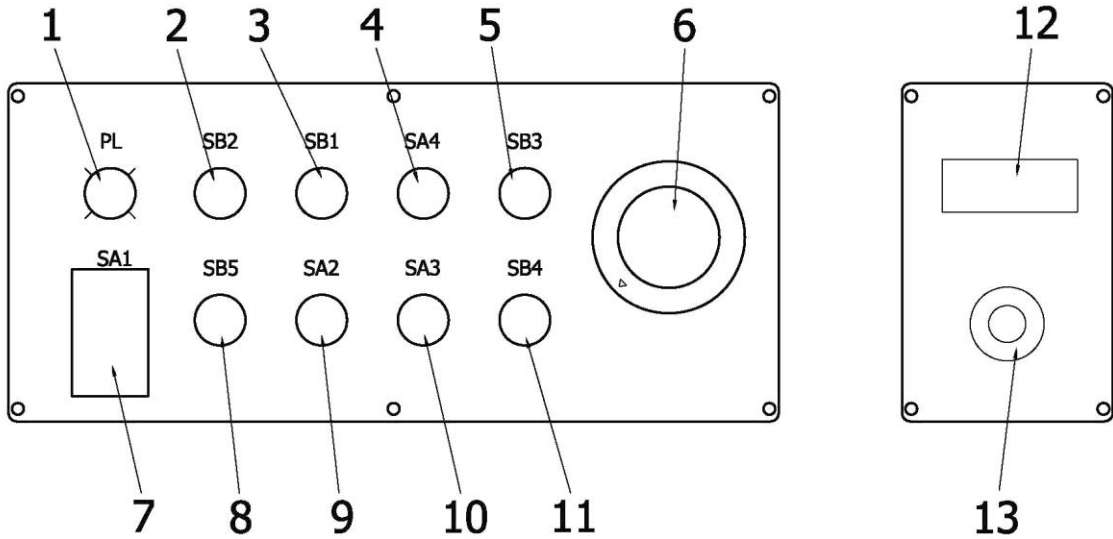

HBS-2028DAS Control Panel & Electric Box Assembly

SECTION C