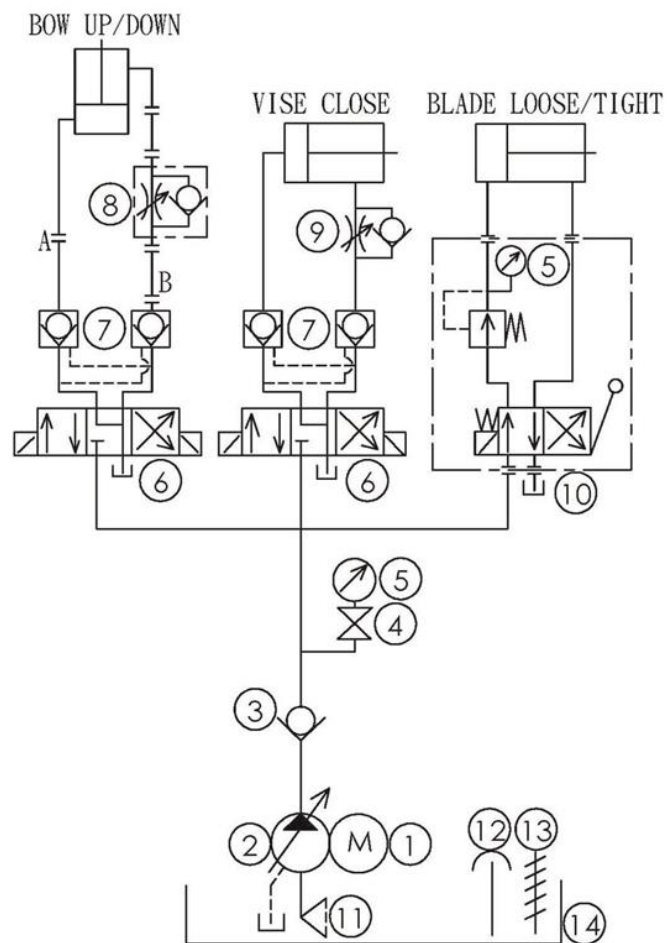

HBS-2028DAS Hydraulic Unit & Circuit

SECTION E