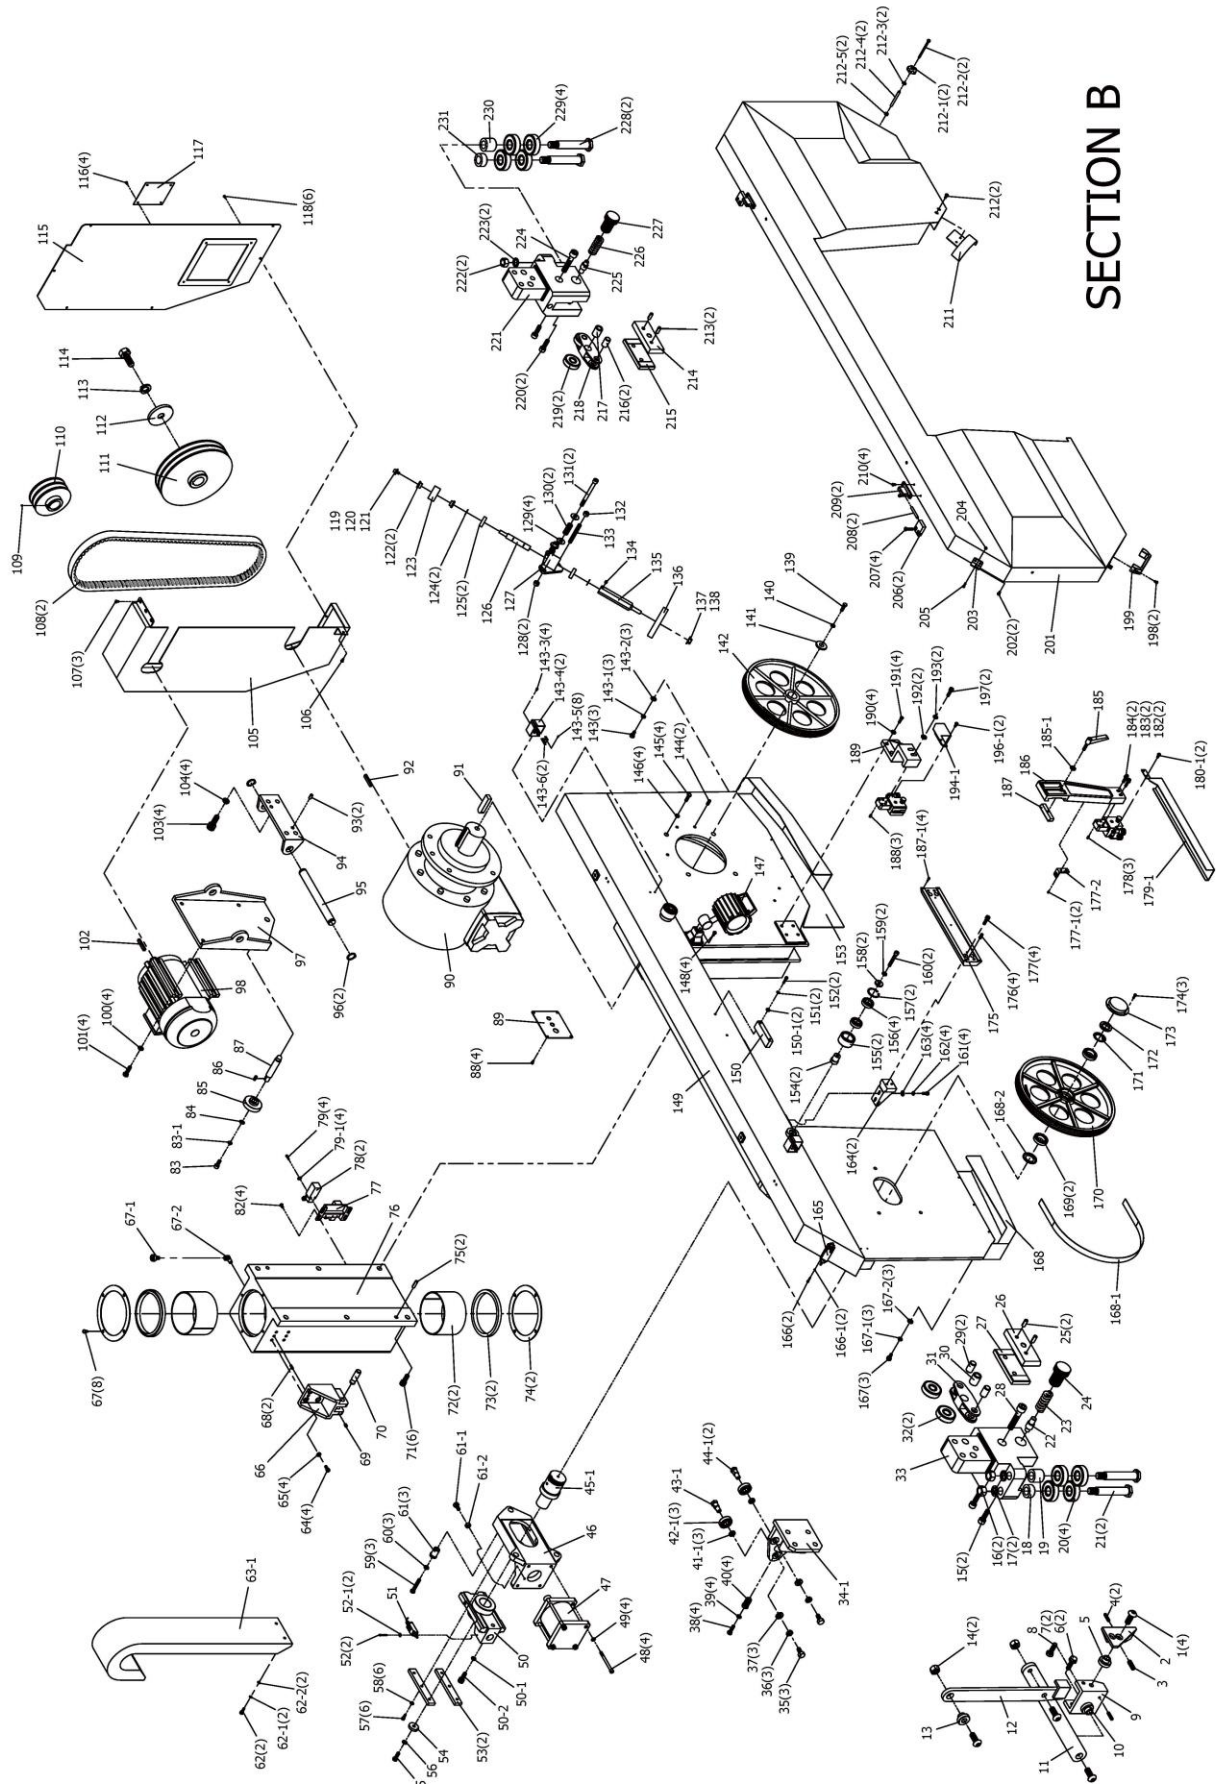

HBS-2028DAS Bow Assembly

SECTION B