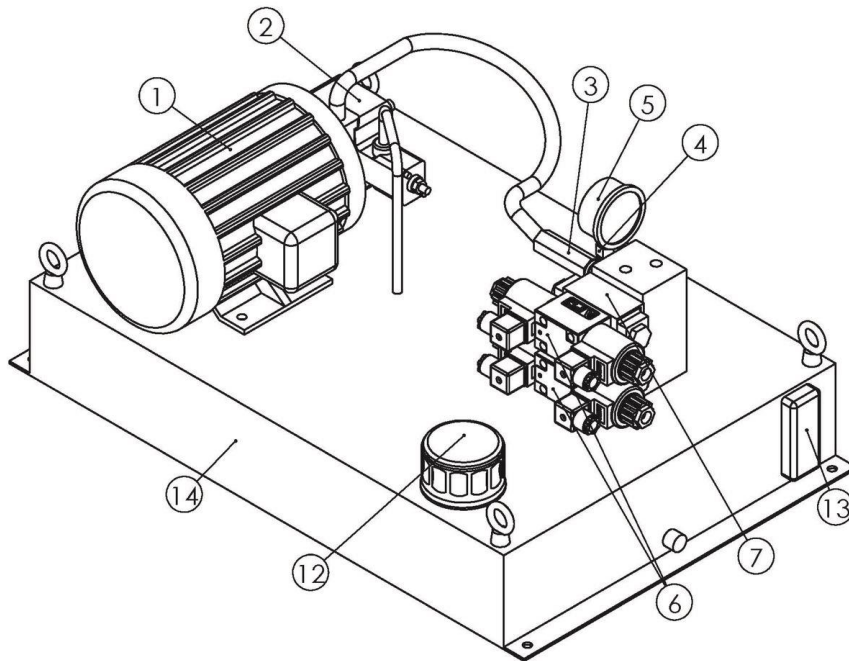

HBS-2028DAS Hydraulic Unit & Circuit

SECTION E