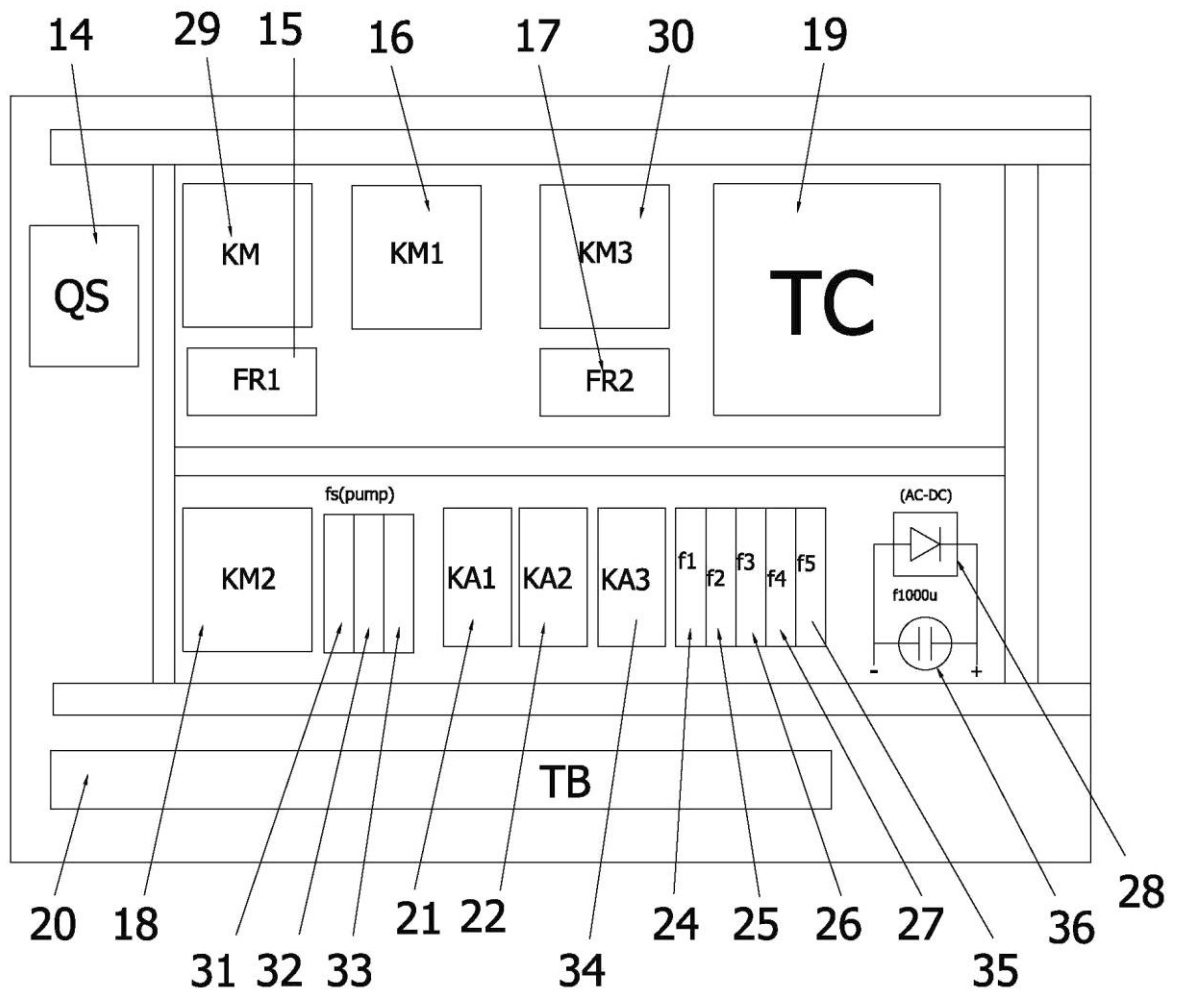

HBS-2028DAS Control Panel & Electric Box Assembly

SECTION C