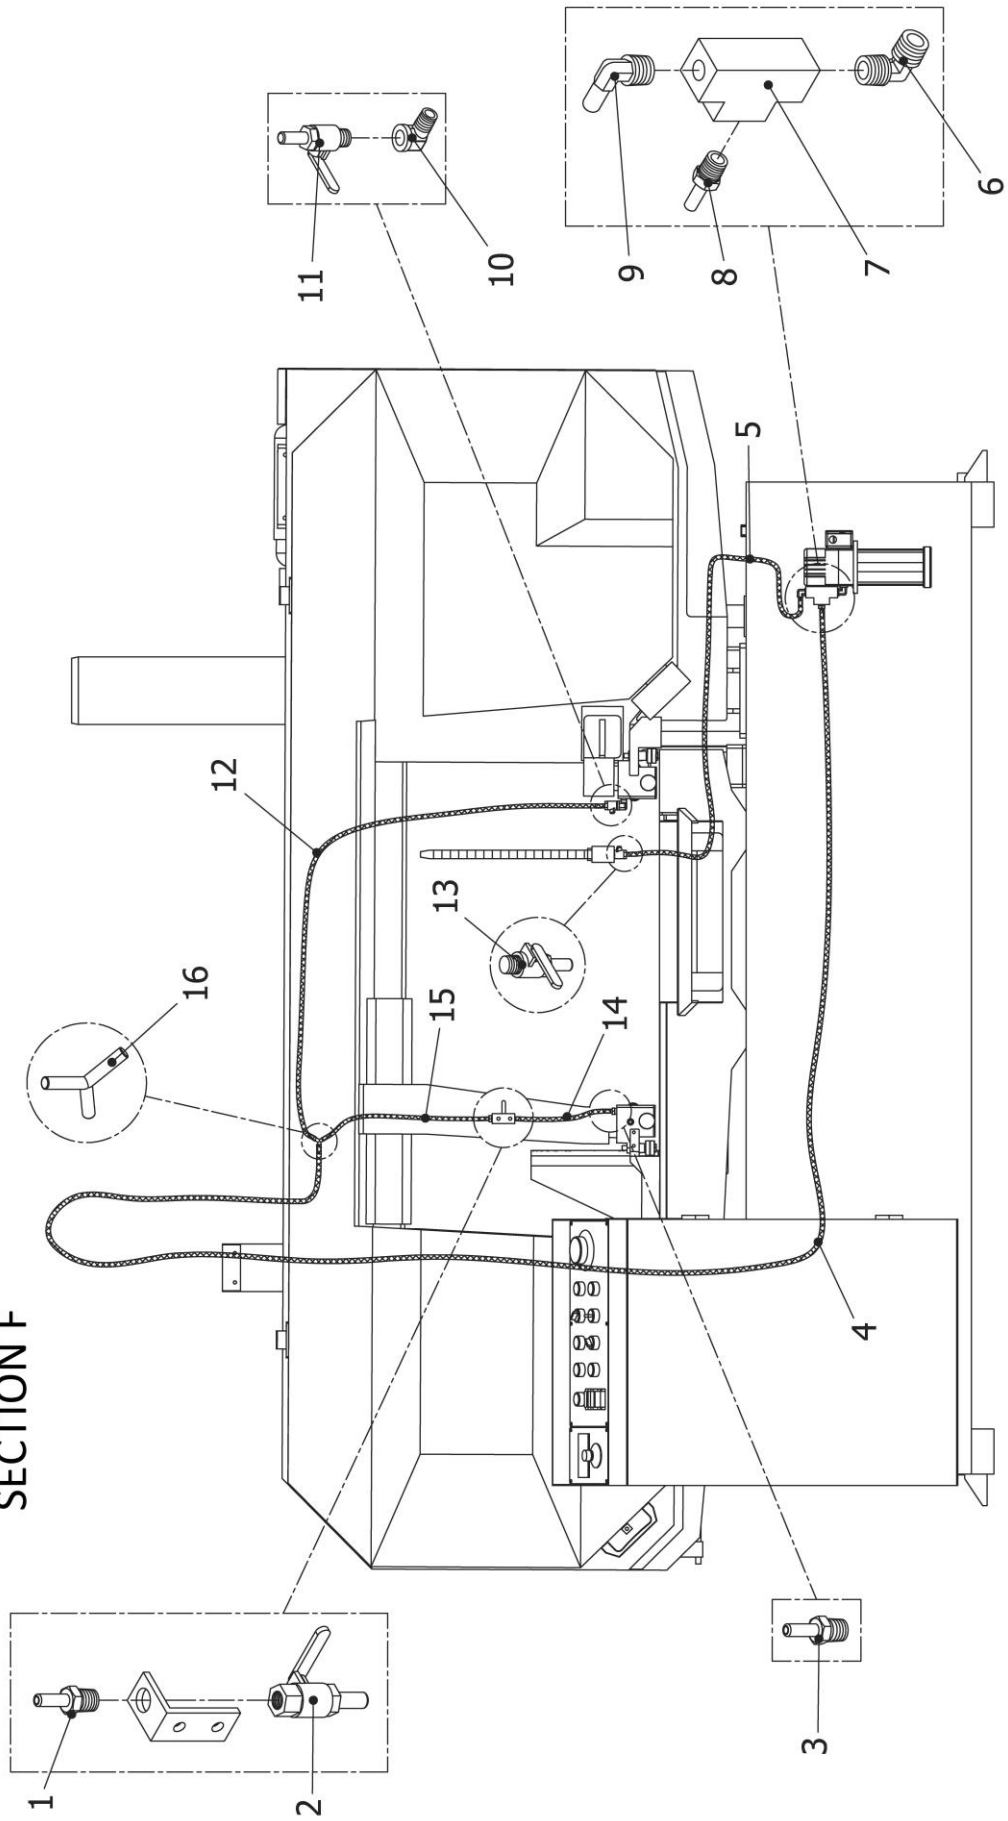

HBS-2028DAS Coolant System

SECTION F