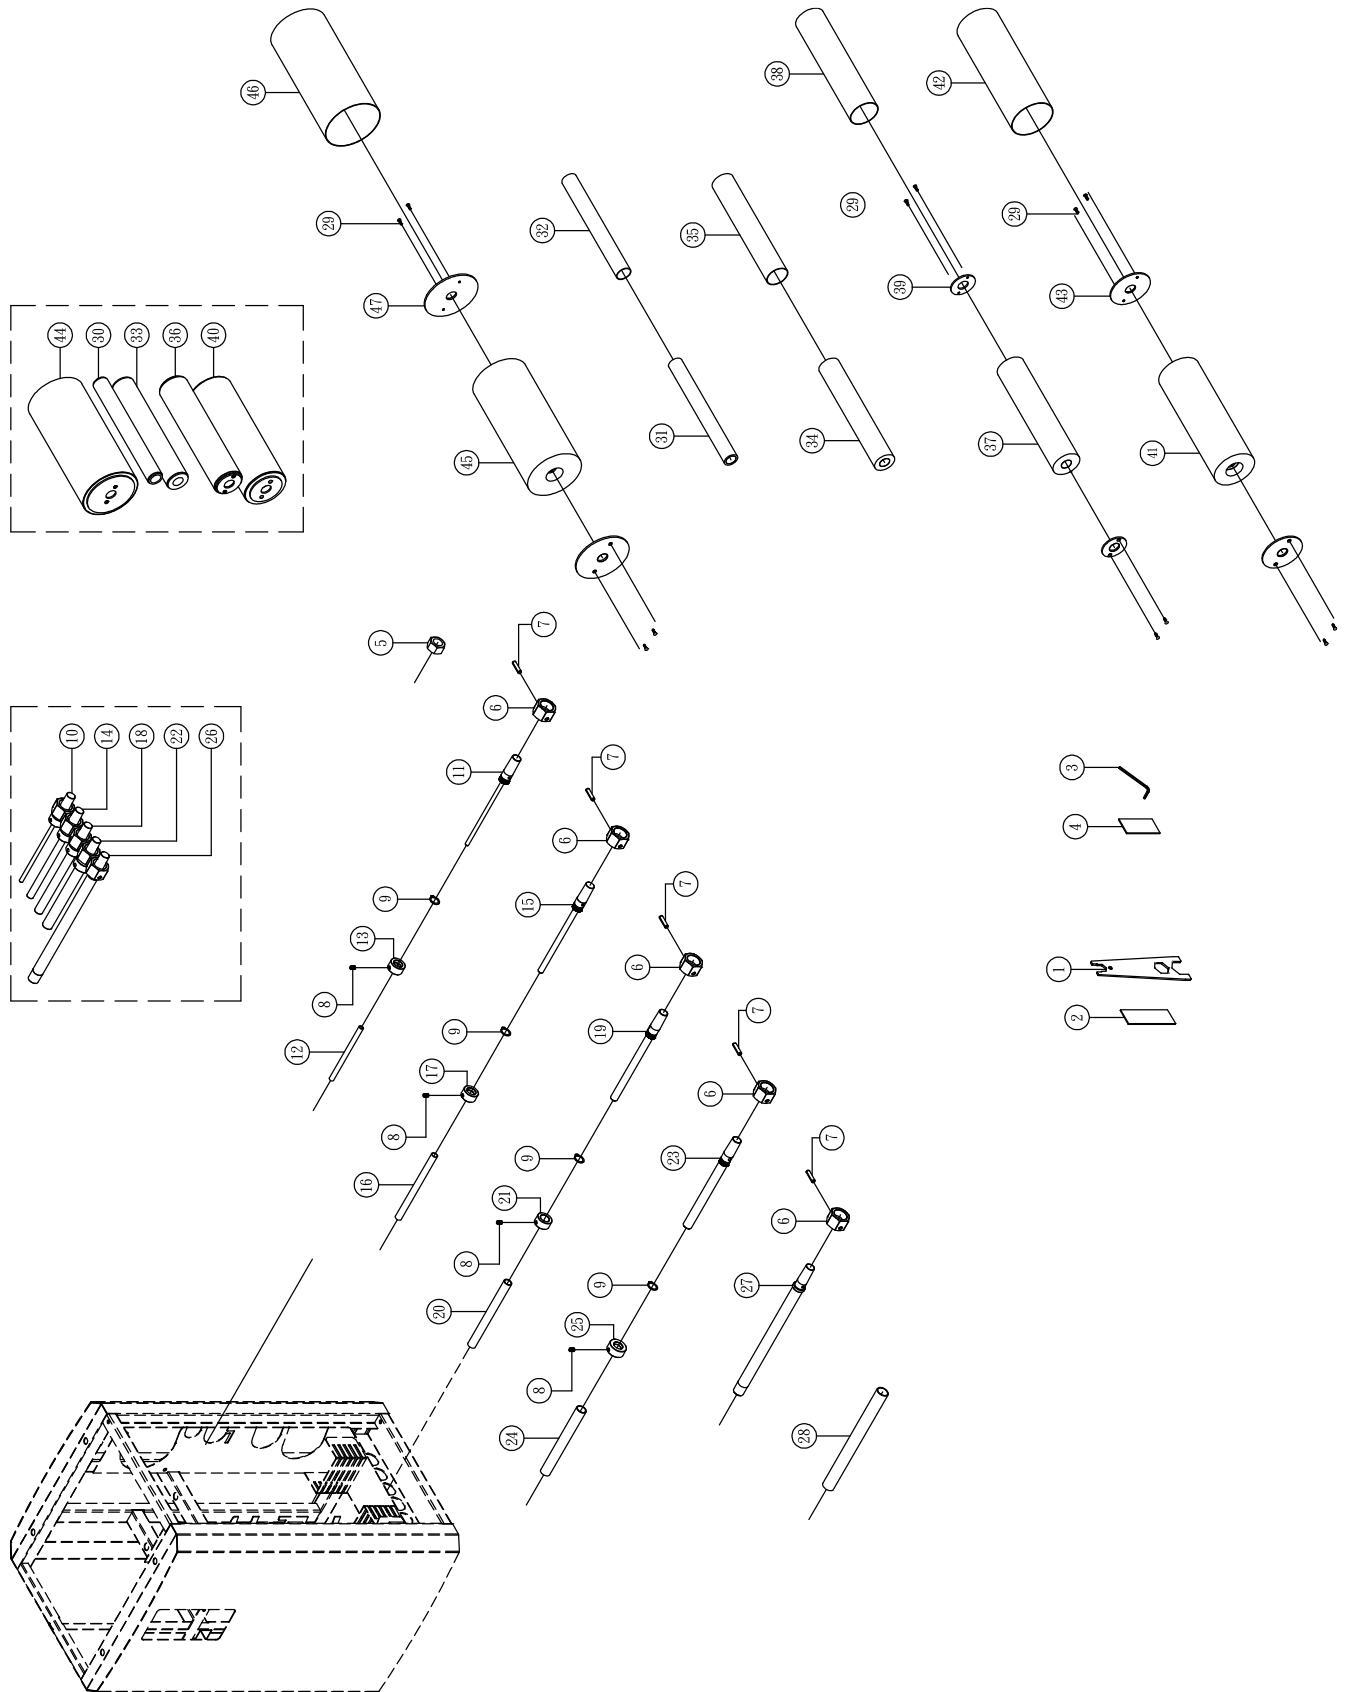

JOSS-S Spindle and Drum Assembly– Exploded View

JOSS-S Spindle and Drum Assembly– Parts List

Index No.	Part No.	Description	Size	Qty
1	JOSS-S-301	Combination Wrench		1
2	JOSS-S-302	Magnet (Large)		1
3	TS-152704	Hex Wrench	3mm	1
4	JOSS-S-304	Magnet (Small)		1
5	TS-0571082	Hex Nut	3/4"-16UNF	1
6	JOSS-S-306	Special Nut		5
7	JOSS-S-307	Pin	5*25	5
8	TS-2276081	Socket Set Screw	M6*1.0P*8L	4
9	JOSS-S-309	Retaining Ring	STW-17	4
10	JOSS-S-310A	Spindle Assembly (incl. #6, 7, 8, 9, 11, 13 & 100G sleeve)	1/4"	1
11	JOSS-S-311A	Spindle	1/4"	1
12 *	575891	Sanding Sleeve (60 Grit) – 4 pack	1/4" x 6"	
	575893	Sanding Sleeve (100 Grit) – 4 pack	1/4" x 6"	
	575894	Sanding Sleeve (150 Grit) – 4 pack	1/4" x 6"	
13	JOSS-S-313	Collar (for 1/4" Spindle Assembly)		1
14	JOSS-S-314	Spindle Assembly (incl. #6, 7, 8, 9, 15, 17 & 100G sleeve)	3/8"	1
15	JOSS-S-315	Spindle	3/8"	1
16	575896	Sanding Sleeve (60 Grit) – 4 pack	3/8" x 6"	
	575898	Sanding Sleeve (100 Grit) – 4 pack	3/8" x 6"	
	575899	Sanding Sleeve (150 Grit) – 4 pack	3/8" x 6"	
17	JOSS-S-317	Collar (for 3/8" Spindle Assembly)		1
18	JOSS-S-318	Spindle Assembly (incl. #6, 7, 8, 9, 19, 21 & 100G sleeve)	1/2"	1
19	JOSS-S-319	Spindle	1/2"	1
20	575901	Sanding Sleeve (60 Grit) – 4 pack	1/2" x 6"	
	575903	Sanding Sleeve (100 Grit) – 4 pack	1/2" x 6"	
21	JOSS-S-321	Collar (for 1/2" Spindle Assembly)		1
22	JOSS-S-322	Spindle Assembly (incl. #6, 7, 8, 9, 23, 25 & 100G sleeve)	5/8"	1
23	JOSS-S-323	Spindle	5/8"	1
24	575906	Sanding Sleeve (60 Grit) – 4 pack	5/8" x 6"	
	575908	Sanding Sleeve (100 Grit) – 4 pack	5/8" x 6"	
	575909	Sanding Sleeve (150 Grit) – 4 pack	5/8" x 6"	
25	JOSS-S-325	Collar (for 5/8" Spindle Assembly)		1
26	JOSS-S-326	Spindle Assembly (incl. #6, 7, 27 & 100G sleeve)	3/4"	1
27	JOSS-S-327	Spindle	3/4"	1
28	575911	Sanding Sleeve (60 Grit) – 4 pack	3/4" x 9"	
	575913	Sanding Sleeve (100 Grit) – 4 pack	3/4" x 9"	
	575914	Sanding Sleeve (150 Grit) – 4 pack	3/4" x 9"	
29	JOSS-S-329	Self Tapping Screw	M3*12L	12
30	JOSS-S-330	Drum Assembly (incl. #31 & 100G sleeve)	1"	1
31	JOSS-S-331	Rubber Drum	1"	1
32	575916	Sanding Sleeve (60 Grit) – 4 pack	1" x 9"	
	575918	Sanding Sleeve (100 Grit) – 4 pack	1" x 9"	
	575919	Sanding Sleeve (150 Grit) – 4 pack	1" x 9"	
33	JOSS-S-333	Drum Assembly (incl. #34 & 100G sleeve)	1-1/2"	1
34	JOSS-S-334	Rubber Drum	1-1/2"	1
35	575926	Sanding Sleeve (60 Grit) – 4 pack	1-1/2" x 9"	
	575928	Sanding Sleeve (100 Grit) – 4 pack	1-1/2" x 9"	
	575929	Sanding Sleeve (150 Grit) – 4 pack	1-1/2" x 9"	
36	JOSS-S-336	Drum Assembly (incl.#29, 37, 39, & 100G sleeve)	2"	1
37	JOSS-S-337	Rubber Drum	2"	1
38	575936	Sanding Sleeve (60 Grit) – 4 pack	2" x 9"	
	575938	Sanding Sleeve (100 Grit) – 4 pack	2" x 9"	
	575939	Sanding Sleeve (150 Grit) – 4 pack	2" x 9"	
39	JOSS-S-339	Washer	2"	2
40	JOSS-S-340	Drum Assembly (incl.#29, 41, 43 & 100G sleeve)	3"	1