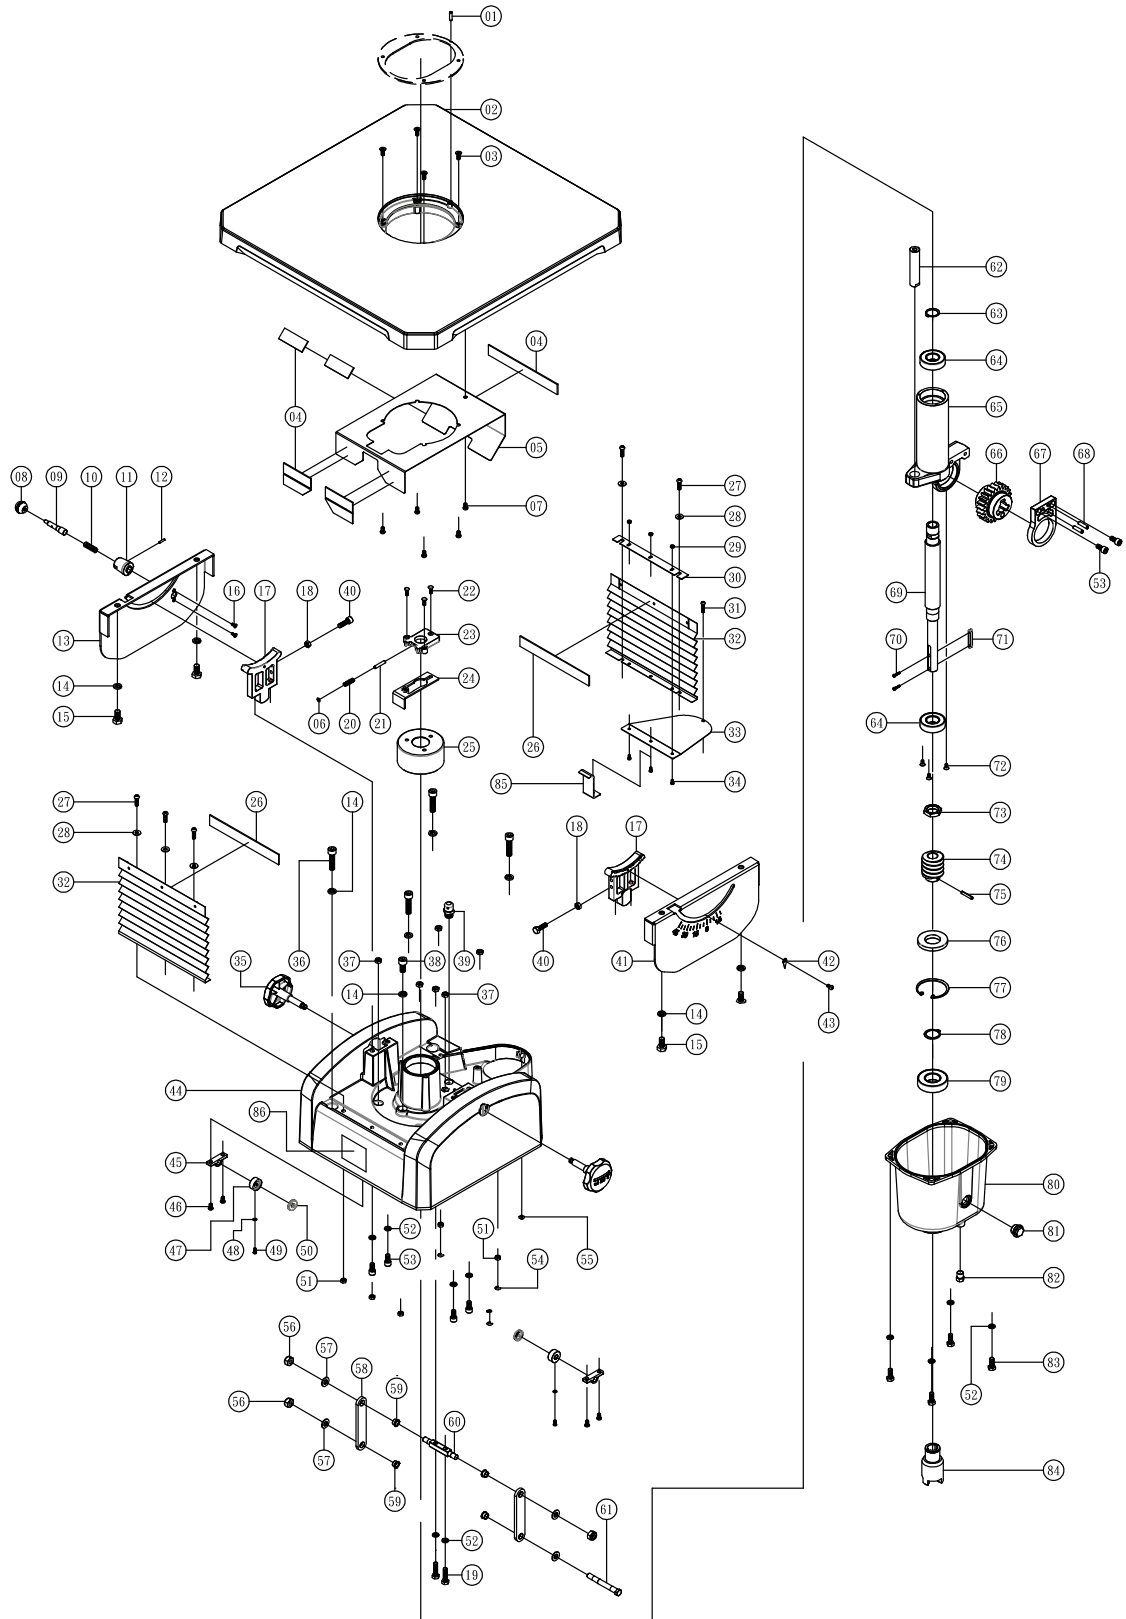

## JOSS-S Table Assembly – Parts List

Index No	Part No	Description	Size	Qty
1	SBR30M-62	Spring Pin	5*20L	1
2	JOSS-S-102	Table		1
3	JOSS-S-103	Phillips Flat Head Screw	M6*1.0P*15L	4
4	JOSS-S-104	Hook-and-Loop Fastener (Male) Set		1
5	JOSS-S-105	Rubber Shield Holder		1
6	TS-1550031	Flat Washer	5.5*8*1T	1
7	JOSS-S-107	Phillips Round Head Screw	M6*1.0P*10L	5
8	JOSS-S-108	Knob		1
9	JOSS-S-109	Stop Pin		1
10	JOSS-S-110	Compression Spring		1
11	JOSS-S-111	Stop Pin Housing		1
12	40345	Spring Pin	3*16L	1
13	JOSS-S-113	Left Table Trunnion		1
14	TS-2361101	Lock Washer	M10	9
15	TS-1491021	Hex Cap Screw	M10*1.5P*20L	4
16	TS-1512011	Socket Head Flat Screw	M4*0.7P*10L	2
17	JOSS-S-117	Guide Block		2
18	TS-1540061	Hex Nut	M8*1.25P	2
19	TS-1490051	Hex Cap Screw	M8*1.25P*30L	2
20	JOSS-S-120	Compression Spring		1
21	OVS10-050	Spring Pin	6*30	1
22	JOSS-S-122	Phillips Flat Head Screw	M5*0.8P*20L	3
23	JOSS-S-123	Spindle Lock Seat		1
24	JOSS-S-124	Spindle Lock		1
25	JOSS-S-125	Cap		1
26	JOSS-S-126	Hook-and-Loop Fastener (Female)		2
27	JOSS-S-127	Phillips Round Head Screw	M6*1.0P*20L	5
28	JOSS-S-128	Flat Washer	6.4*16*1.6T	5
29	TS-1540021	Hex Nut	M4*0.7P	3
30	JOSS-S-130	Rubber Shield Holder		1
31	JOSS-S-131	Phillips Round Head Screw	M5*0.8P*20L	1
32	JOSS-S-132	Rubber Shield		2
33	JOSS-S-133	Dust Chute Cover		1
34	JOSS-S-134	Phillips Round Head Screw	M4*0.7P*8L	3
35	JOSS-S-135	Knob		2
36	TS-1505061	Socket Head Cap Screw	M10*1.5P*40L	4
37	TS-1540061	Hex Nut	M8*1.25P	6
38	TS-1505021	Socket Head Cap Screw	M10*1.5P*20L	1
39	JOSS-S-139	Oil Filler Plug		1
40	TS-1504051	Socket Head Cap Screw	M8*1.25P*25L	2
41	JOSS-S-141	Right Table Trunnion		1
42	JOSS-S-142	Pointer		1
43	JOSS-S-131	Phillips Round Head Screw	M5*0.8P*8L	1
44	JOSS-S-144	Quill Housing		1
45	JOSS-S-145	Knob Seat		2
46	JOSS-S-146	Self Tapping Screw	1/4**5/8”L	4
47	JOSS-S-147A	Collar		2
48	TS-2361041	Lock Washer	M4	2
49	JOSS-S-149	Phillips Round Head Screw	M4*0.7P*10L	2
50	JOSS-S-150A	Rubber Pad		2
51	TS-2311061	Hex Nut	M6*1.0P	5
52	TS-2361081	Lock Washer	M8	10
53	TS-1504031	Socket Head Cap Screw	M8*1.25P*16L	6
54	JOSS-S-154	Retaining Ring	ETW-5	2
55	JOSS-S-155	Square Nut	M5*0.8P	1